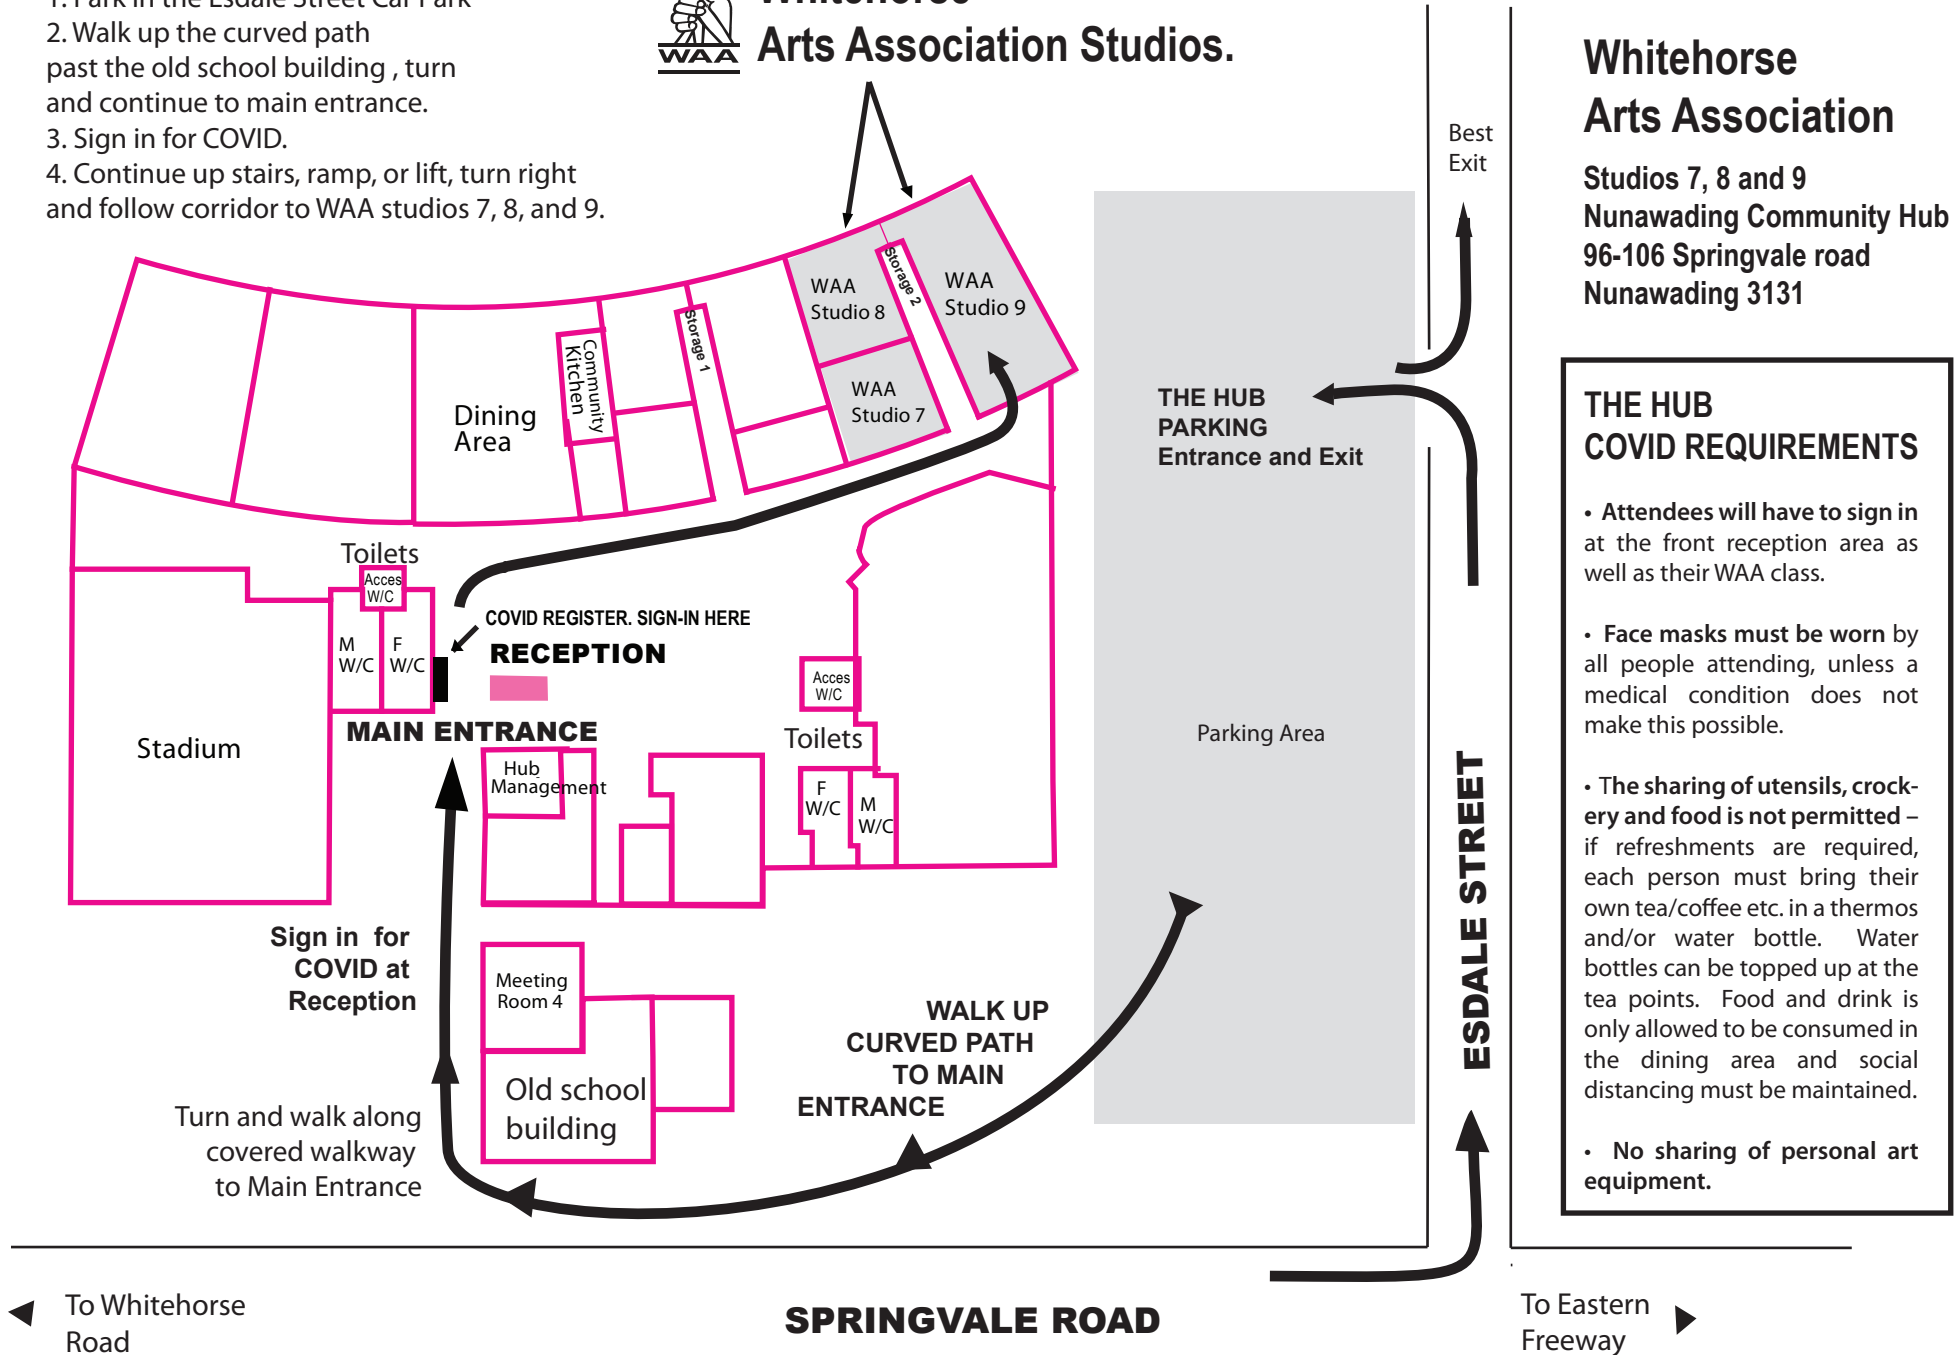

DIRECTIONS

1. Park in the Esdale Street Car Park
2. Walk up the curved path past the old school building, turn and continue to main entrance.
3. Sign in for COVID.
4. Continue up stairs, ramp, or lift, turn right and follow corridor to WAA studios 7, 8, and 9.

Whitehorse Arts Association Studios.

Whitehorse Arts Association

Studios 7, 8 and 9
Nunawading Community Hub
96-106 Springvale road
Nunawading 3131

THE HUB COVID REQUIREMENTS

- Attendees will have to sign in at the front reception area as well as their WAA class.
- Face masks must be worn by all people attending, unless a medical condition does not make this possible.
- The sharing of utensils, crockery and food is not permitted – if refreshments are required, each person must bring their own tea/coffee etc. in a thermos and/or water bottle. Water bottles can be topped up at the tea points. Food and drink is only allowed to be consumed in the dining area and social distancing must be maintained.
- No sharing of personal art equipment.