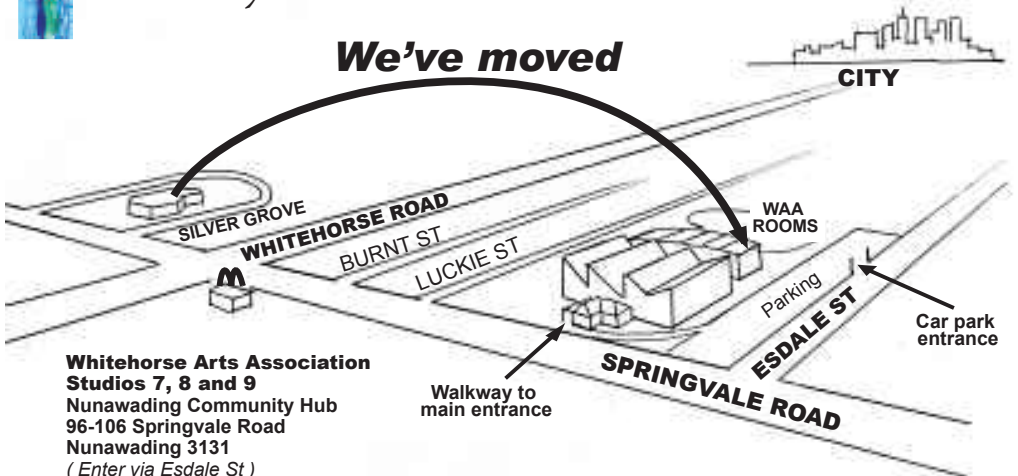

Rear view of the Hub Complex. WAA rooms back onto and have a view of this oval.

Main entrance walkway

*Whitehorse Arts Association
have moved! We are now
in the Fabulous Nunawading
Community Hub.*

We've moved

DIRECTIONS

1. Park in the Esdale Street Car Park
2. Walk up the curved path past the old school building, turn and continue to main entrance.
3. Sign in for COVID.
4. Continue up stairs, ramp, or lift, turn right and follow corridor to WAA studios 7, 8, and 9.