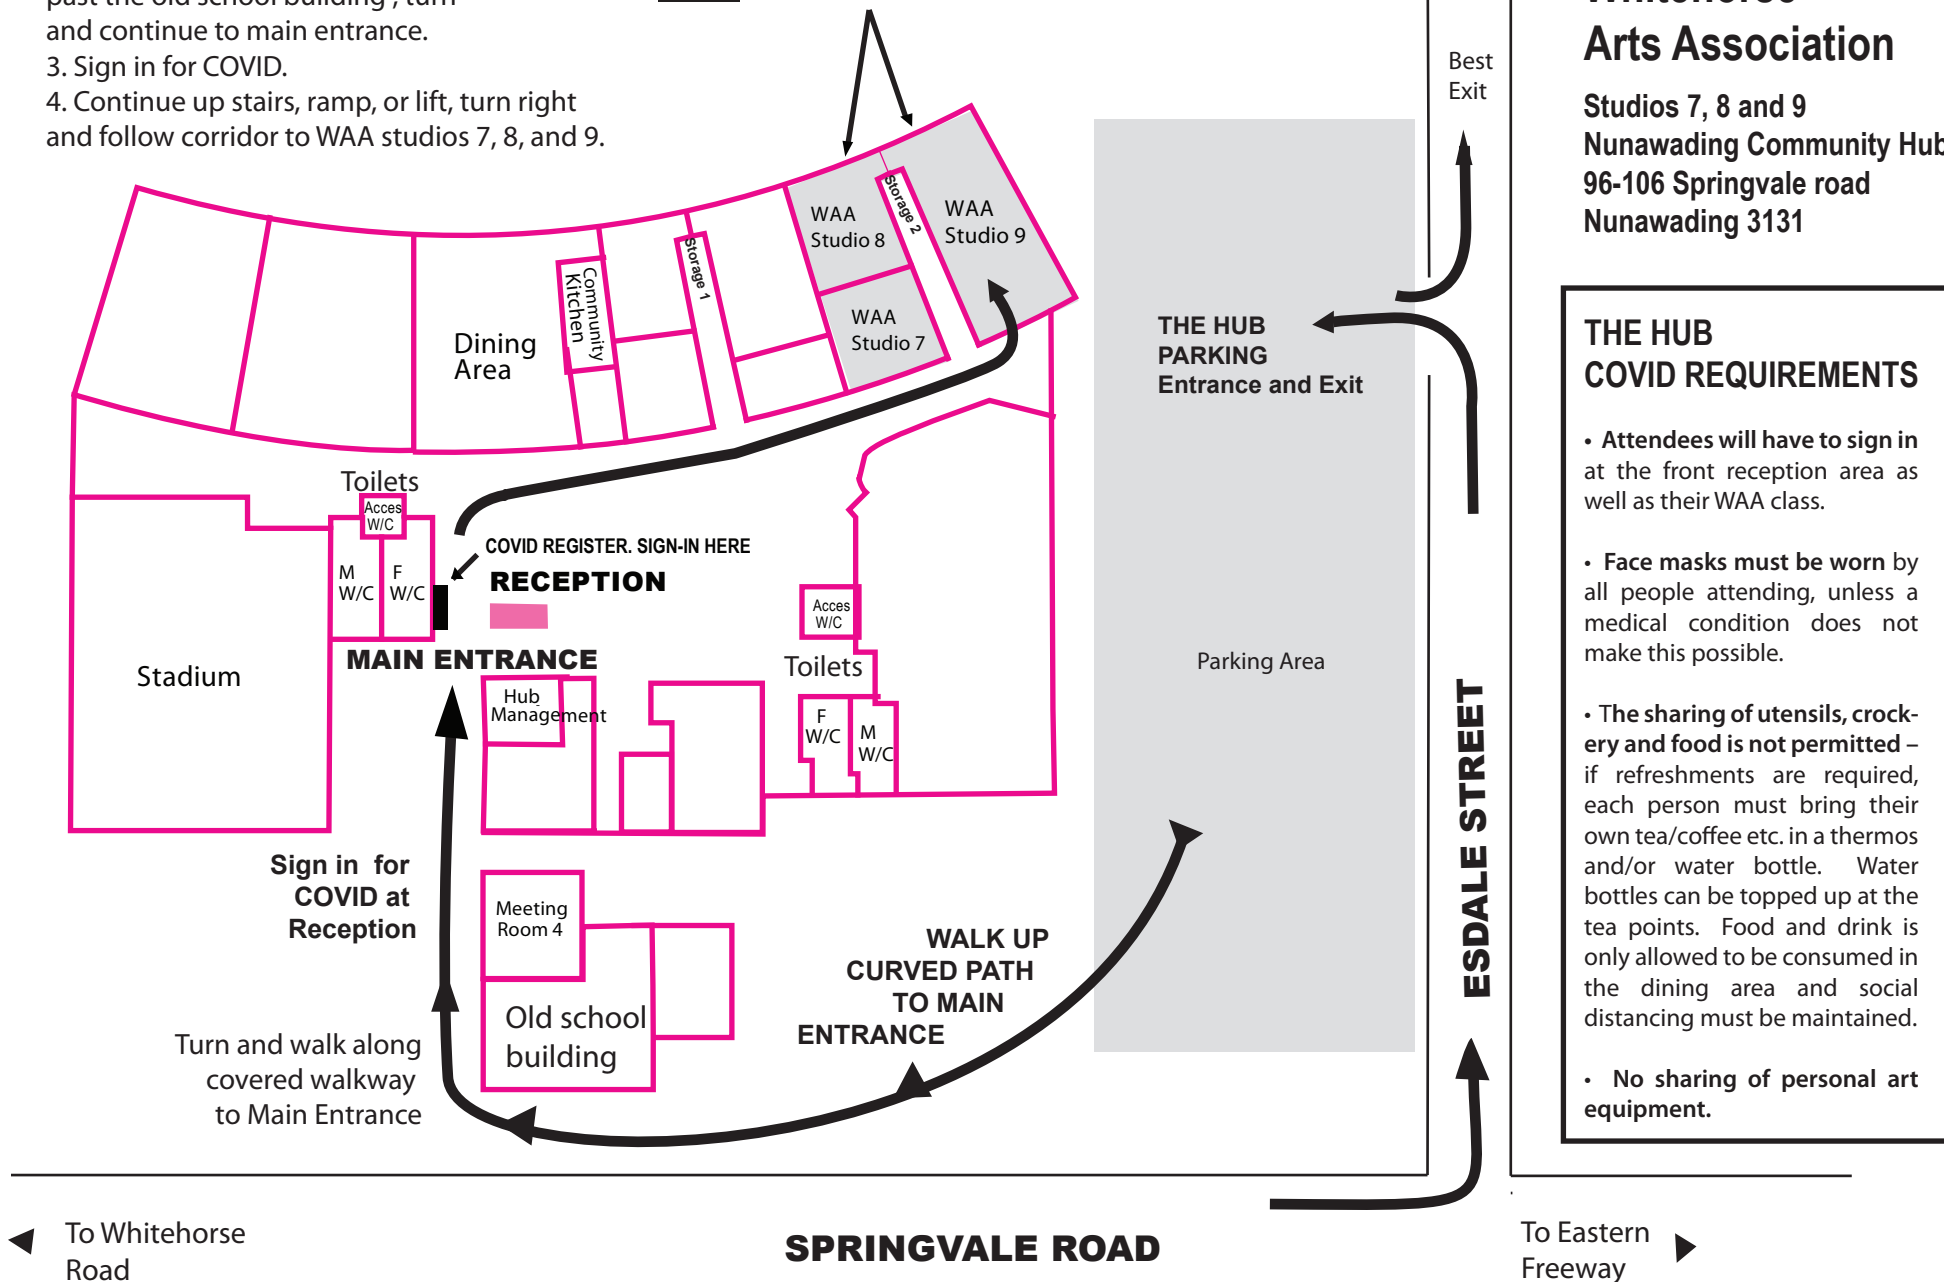

Rear view of the Hub Complex. WAA rooms back onto and have a view of this oval.

Main entrance walkway

*Whitehorse Arts Association
have moved! We are now
in the Fabulous Nunawading
Community Hub.*

We've moved

DIRECTIONS

1. Park in the Esdale Street Car Park
2. Walk up the curved path past the old school building, turn and continue to main entrance.
3. Sign in for COVID.
4. Continue up stairs, ramp, or lift, turn right and follow corridor to WAA studios 7, 8, and 9.

Whitehorse Arts Association Studios.

Whitehorse Arts Association

Studios 7, 8 and 9
Nunawading Community Hub
96-106 Springvale road
Nunawading 3131

THE HUB COVID REQUIREMENTS

- Attendees will have to sign in at the front reception area as well as their WAA class.
- Face masks must be worn by all people attending, unless a medical condition does not make this possible.
- The sharing of utensils, crockery and food is not permitted – if refreshments are required, each person must bring their own tea/coffee etc. in a thermos and/or water bottle. Water bottles can be topped up at the tea points. Food and drink is only allowed to be consumed in the dining area and social distancing must be maintained.
- No sharing of personal art equipment.